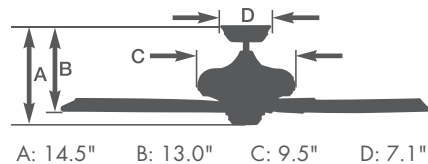

- 52" blade span
- Light fixture adaptable
- 4.5" downrod included
- Five Custom Blades
- Ships to Canada (for Spring availability)

Energy Information at High Speed

Airflow	Electricity Use	Airflow Efficiency
5255	75	70
<small>Cubic Feet Per Minute</small>	<small>Watts (Excludes Lights)</small>	<small>Cubic Feet Per Minute Per Watt</small>