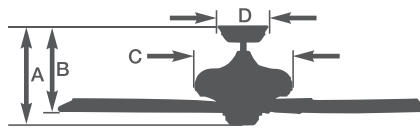

- 52" blade span
- Light fixture adaptable
- 3.5" downrod included
- Five Reversible Blades
- Energy Star Rated
- Ships to Canada

Energy Information at High Speed

Airflow	Electricity Use	Airflow Efficiency
5794	69.4	83.5
<small>Cubic Feet Per Minute</small>	<small>Watts (Excludes Lights)</small>	<small>Cubic Feet Per Minute Per Watt</small>