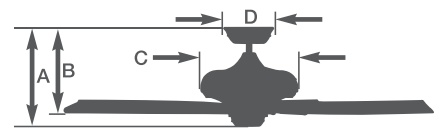

A: 13.0" B: 12.0" C: 13.0" D: 6.7"

moving air in style.

Specifications subject to change without notice.
Standard Finishes: AB, BQ, WW, AW, SW
Premium Finishes: AP, GBZ, PW, BS, GES, VNB, DBZ, ORB, VS