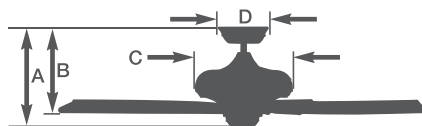

A: 14.8"/18.5" B: 8.3"/11.5" C: 11.5" D: 5.2"

moving air in style.