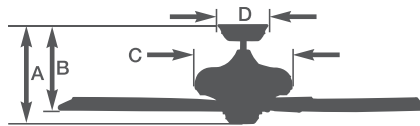

- 52" blade span
- Light fixture adaptable
- 6" downrod included
- Energy Star Rated
- Ships to Canada

Energy Information at High Speed

Airflow	Electricity Use	Airflow Efficiency
6492	72	90
<small>Cubic Feet Per Minute</small>	<small>Watts (Excludes Lights)</small>	<small>Cubic Feet Per Minute Per Watt</small>