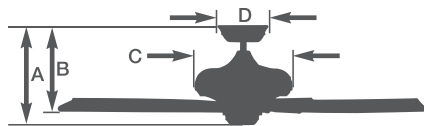

A: 11.8" B: 9.8" C: 11.5" D: 5.3"

moving air in style.